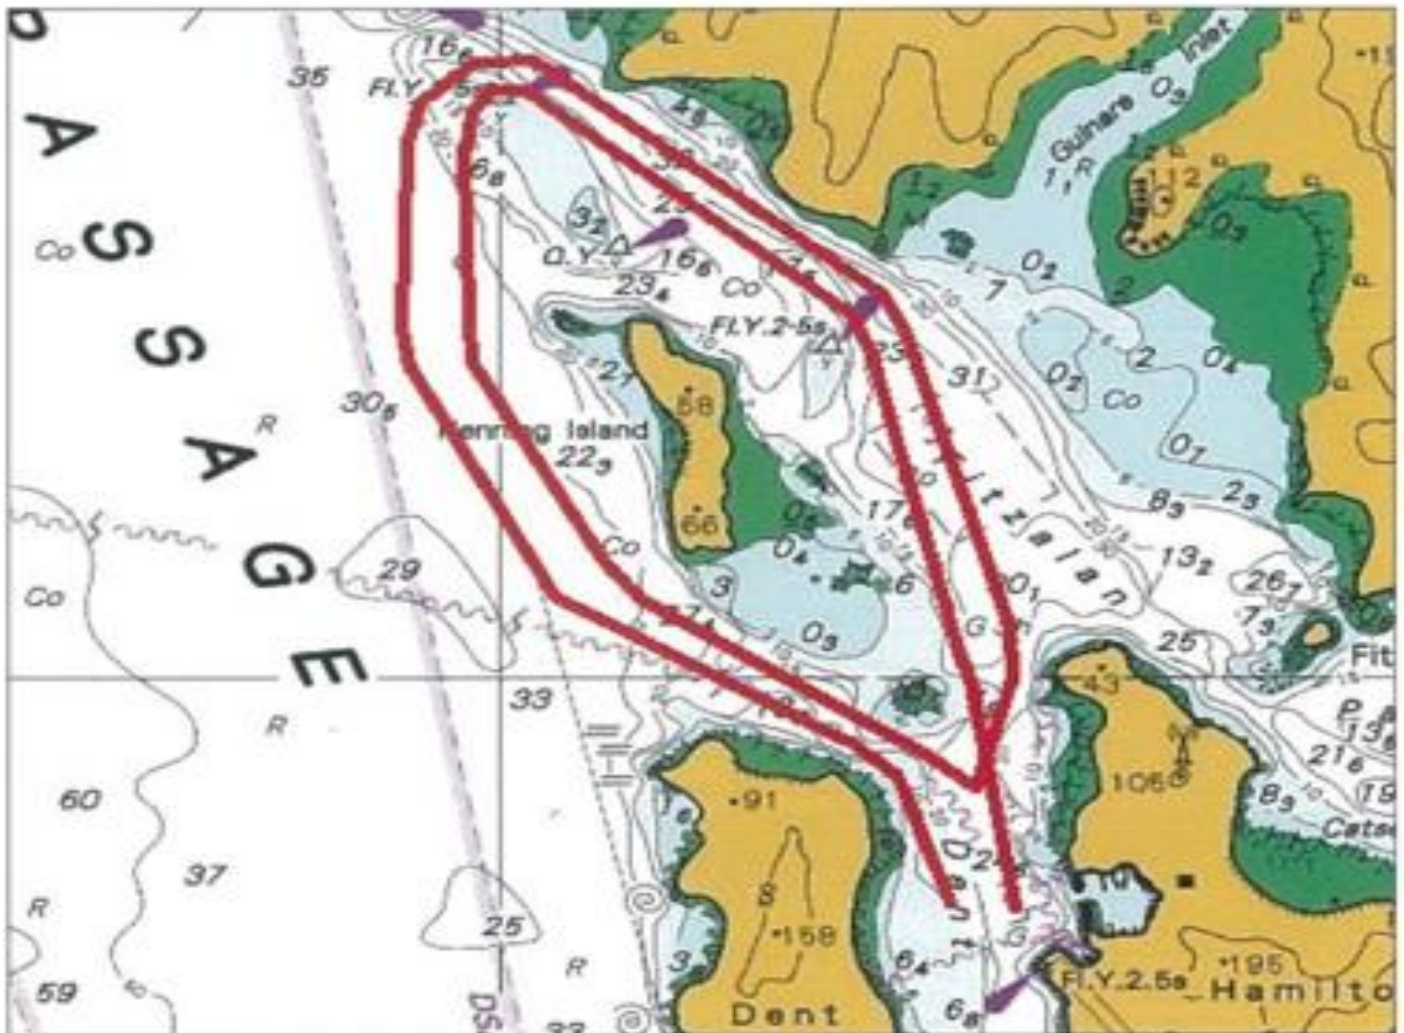

13.6 nm approx

- Starting Line: -** Between CYCHI Start boat (dent Island mooring) and Yacht Club Mast Heading north.
- Plum pudding Island: -** Port.
- Henning Island: -** Port.
- Pelican Rock: -** Port.
- Dent Island: -** Starboard.
- Plum Pudding Island: -** Port.
- Henning Island: -** Port.
- Pelican Rock: -** Port.
- Dent Island: -** Starboard.
- Finish Line: -** Dent passage heading south.
- *NOTE*** Yellow markers are not in play during race.